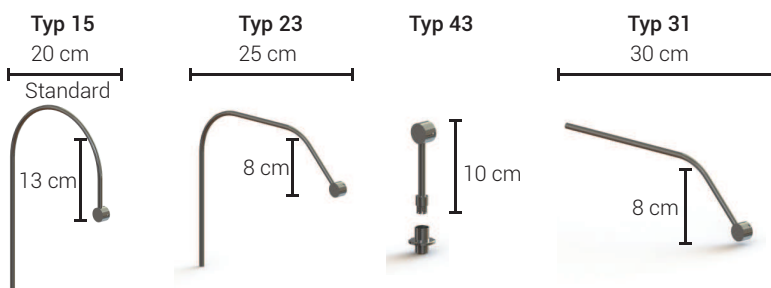

Clamp types:

Further clamp types: 23, 43, 31 + 40,--