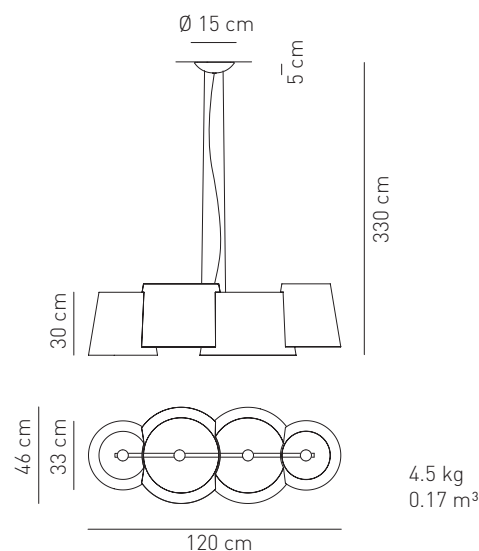

SP MEL 115

Design by Sandro Santantonio

Collezione composta da sospensioni e applique. Le sospensioni sono di tre dimensioni: Ø102 cm a tre luci, Ø51 cm a una luce e versione lineare 120 cm a quattro luci. L'applique è offerta in un'unica misura a due luci. I paralumi sono proposti con diversi pattern decorativi disponibili in una versione chiara con interno bianco e in una versione scura con interno oro. Diffusori opalescenti disponibili su richiesta. Fonte luminosa con attacco E27 per le sospensioni e per l'applique.

A collection comprising hanging lamps and a wall lamp. The hanging lamps are available in three sizes: Ø102 cm with three lights, Ø51 cm with one light, and a 120 cm linear version with four lights. The wall lamp is available in one size with two lights. The lamp shades come in various decorative patterns and in either a light version that is white on the inside or in a dark version that is gold on the inside. Opalescent diffusers available on request. Light source with E27 fitting for hanging lamps and for the wall lamp.

Tipologia: SOSPENSIONE

Typology: SUSPENSION

Certificazioni / Certifications:

EELc (Energy Efficiency Label compatibility) compatibilità classi energetiche / energy classes compatibility / compatibilité classes energetique / energieklassen Kompatibilität / compatibilidad clases energéticas / compatibilidadde classes energéticas:

E, D, C, B, A, A+