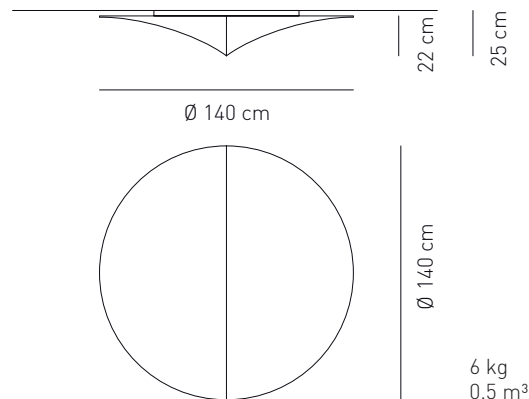

Struttura Structure	Metallo verniciato bianco White painted metal

Tessuto paralume Lampshade fabric	Tessuto elastico sfoderabile e lavabile TESSUTO BIANCO AVORIO: Composizione 80% poliammide, 20% elastane Peso (ISO 3801) 195/215 gr/m². FANTASIA BIANCO/FANTASIA AVORIO: Composizione 82% poliammide, 18% elastane Peso (ISO 3801) 160/180 gr/m². Glow wire per avorio 850°C Glow wire per bianco 750°C Removable and washable elastic fabric IVORY WHITE FABRIC: Composition 80% polyamide, 20% elastane (spandex) Weight (ISO 3801) 195/215 gr/m². WHITE PATTERN/IVORY PATTERN: Composition 82% polyamide, 18% elastane (spandex) Weight (ISO 3801) 160/180 gr/m². Glow wire for ivory 850°C Glow wire for white 750°C

Manutenzione:
Textile care:

- Normale lavaggio a macchina a temp. massima 40 °C
  Machine wash at 40 °C
- Il tessuto non sopporta il trattamento con cloro
  Do not use chlorine-based bleach
- Non stirare
  Do not iron
- Non asciugare a mezzo di asciugabiancheria a tamburo rotativo
  Do not tumble dry

PL NEL 140
Design by Manuel Vivian

Collezione di lampade in tessuto elastico sfoderabile e lavabile. Disponibile in tre tonalità: bianco avorio, fantasia bianco e fantasia avorio.

Lamp collection made with coverings of removable and washable elastic fabric. Available in three shades: ivory white, white pattern and ivory pattern.

Tipologia: PLAFONIERA
Typology: CEILING

Certificazioni / Certifications: