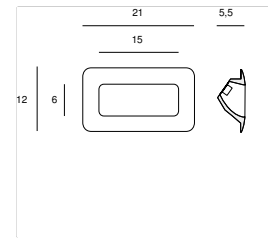

atelier sedap / LIGHTING

3123 / CANAL 4 Design Atelier Sedap

High strength plaster, equipped with 4 high power 350mA LED.
For a semi-recessed mounting in plasterboard walls (with acrylic glue - without plaster joint).

Weight

1 Kg

Orientation

FINISHES

Natural plaster finish

AA

LIGHT SOURCES

REFERENCE	SOURCES	FEATURES
3123_WW3	Warm white / 3 000° K / 2 x 2 LEDs high brightness (max 4W / 350mA / 440lm / dimmable)	   
011030048	LED power supply 350 mA / 10 W (1 driver for 2 products)	