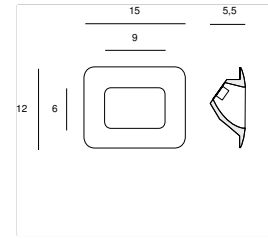

atelier sedap / LIGHTING

3122 / CANAL 3 Design Atelier Sedap

High strength plaster, equipped with 2 high power 350mA LED.
For a semi-recessed mounting in plasterboard walls (with acrylic glue - without plaster joint).

Weight
1 Kg

Orientation
↓

FINISHES

Natural plaster finish

AA

LIGHT SOURCES

REFERENCE	SOURCES	FEATURES
3122_WW3	Warm white / 3 000° K / 2 LEDs high brightness (max 2W / circuit / 350mA / 220lm / dimmable) LED mounting with magnets	
011030048	LED power supply 350 mA / 10 W (1 driver for up to 4 products)	