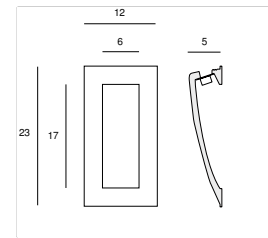

## 3121 / CANAL 2 Design Atelier Sedap

High strength plaster, equipped with 2 high power 350mA LED.  
For a semi-recessed mounting in plasterboard walls (with acrylic glue - without plaster joint).

**Weight**

1 Kg

**Orientation**