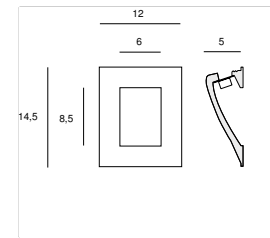

## 3120 / CANAL 1 Design Atelier Sedap

High strength plaster, equipped with 2 high power 350mA LED.  
For a semi-recessed mounting in plasterboard walls (with acrylic glue - without plaster joint).

**Weight**

1 Kg

**Orientation**