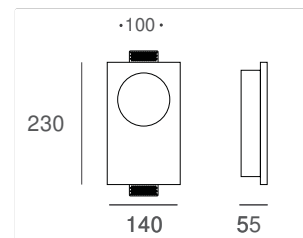

## 1660 / PETIT ROND Design Atelier Sedap

High strength plaster recessed fitting with satin PMMA diffusor (77% transmission).

Equipped with high power LED lighting, especially designed for plasterboard walls (55 mm deep).

**Weight**

1.5 Kg

**Orientation**