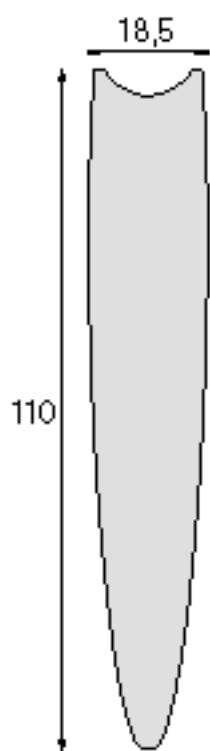

PRODUCT SHEET 1711

Architectural Lighting - Wall Lamps

1711 - VANILLE

Designer : Michel Tortel

Plaster Wall Lamp
Incandescent or Halogen Double Envelope
P.maxi : 100W / E27
OR
Self-ballasted compact fluorescent
P.maxi : 23W / E27
Class 2 / IP20

DIMENSIONS

Width : 18,50 cm
Height : 110 cm
Overhang : 14,50 cm

STRONG POINTS

Indirect lighting

FINISHES

Natural Plaster

Mat White Paint

Metal system image