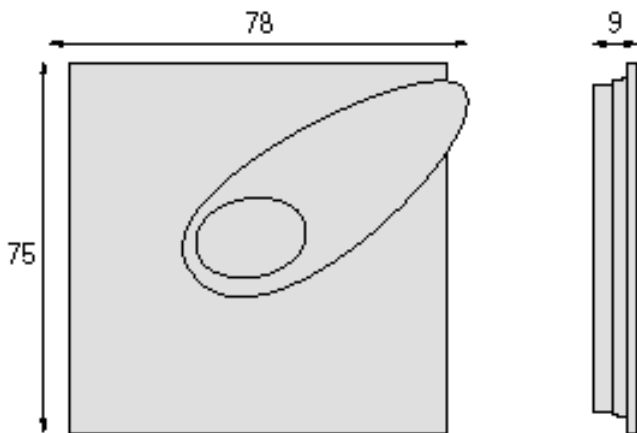

PRODUCT SHEET 1595

Architectural Lighting - Wall Lamps

1595 - BOLIDE

Designer : Neil Poulton

Plaster Wall frame
 Fluorescent circular tube with electronic ballast
 DALI ballast on request
 P.maxi : 55W / 2GX13
 Class 1 / IP20

DIMENSIONS

Width : 78 cm
 Height : 75 cm
 Overhang : 9 cm

STRONG POINTS

Energy saving
 Direct/Indirect lighting
 DALI equipment possible on request

FINISHES

Natural Plaster

Mat White Paint

Metal system image