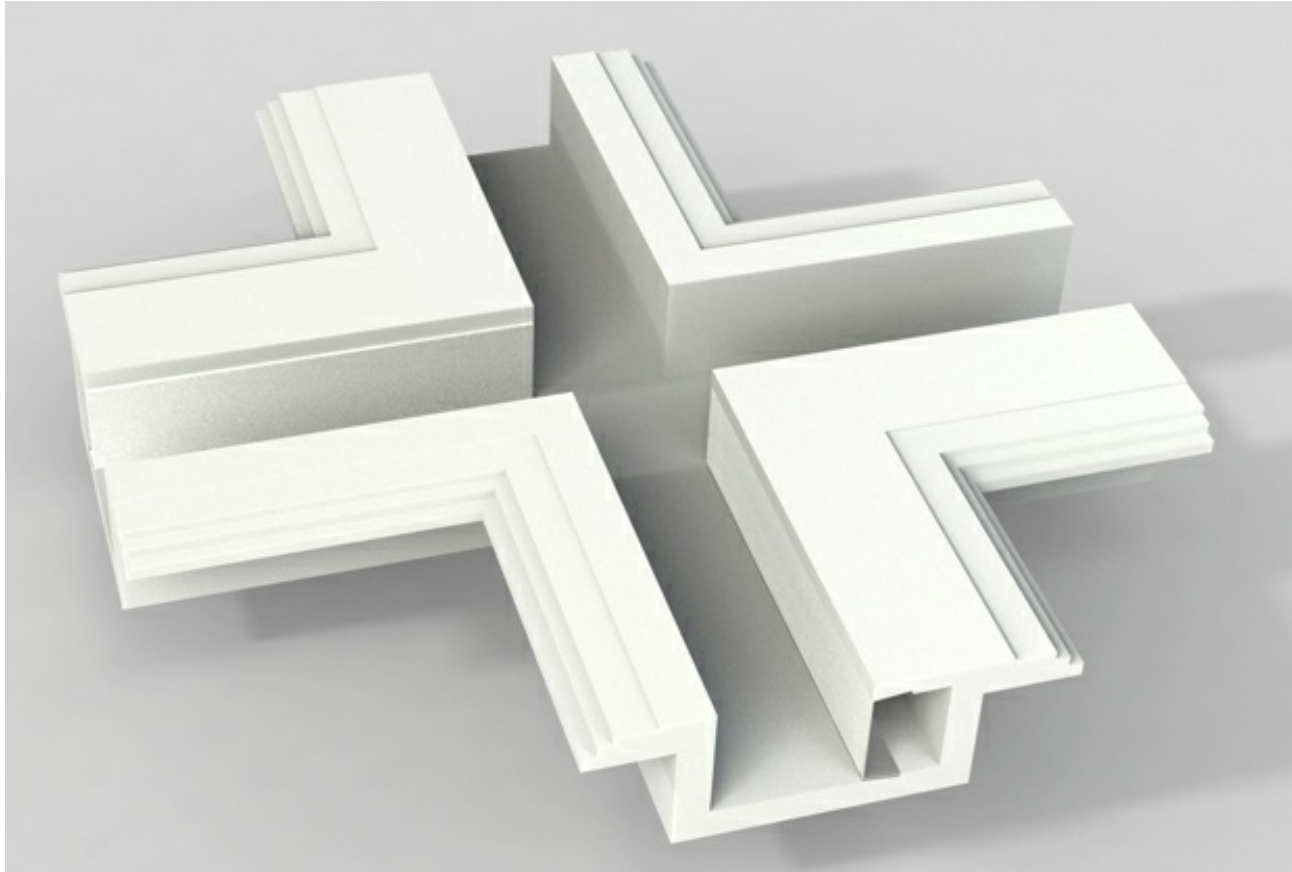

atelier sedap / LIGHTING

765 / CROSS 90/90 Design Atelier Sedap

High strength plaster profile for recessing linear LED lighting, 55mm deep, especially designed for walls and ceilings.
Micro Blade CROSS is compatible with Micro Blade 50 (ref.772).

Weight

3 Kg

Orientation

FINISHES

Natural plaster finish

AA

LIGHT SOURCES

REFERENCE	SOURCES	FEATURES
765	Micro Blade CROSS 90/90 profile. Delivered without LEDs.	360 x 360mm / 2kg
LED EQUIPMENT (more info)		
REFERENCE	DESCRIPTION	
	Find here the LEDs offer, by Atelier Sedap	
	Find here the power supplies, drivers and RGB kits.	
5177	Lexan diffusing screen - Length 1.50m	
5179	Aluminium heatsink section (20 x 6 mm), length 1 meter	
011070025	High frequency presence sensor	