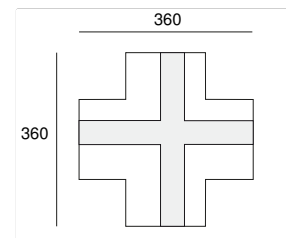

atelier sedap / LIGHTING

765 / CROSS 90/90 Design Atelier Sedap

High strength plaster profile for recessing linear LED lighting, 55mm deep, especially designed for walls and ceilings.
Micro Blade CROSS is compatible with Micro Blade 50 (ref.772).

Weight

3 Kg

Orientation

FINISHES

Natural plaster finish

AA

LIGHT SOURCES

REFERENCE	SOURCES	FEATURES
765	Micro Blade CROSS 90/90 profile. Delivered without LEDs.	360 x 360mm / 2kg
LED EQUIPMENT (more info)		
REFERENCE	DESCRIPTION	
	Find here the LEDs offer, by Atelier Sedap	
	Find here the power supplies, drivers and RGB kits.	
5177	Lexan diffusing screen - Length 1.50m	
5179	Aluminium heatsink section (20 x 6 mm), length 1 meter	
011070025	High frequency presence sensor	