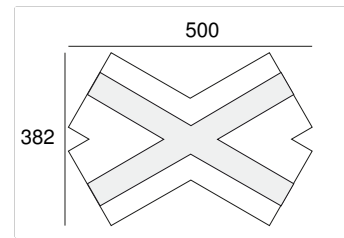

atelier sedap / LIGHTING

764 / CROSS 60/120 Design Atelier Sedap

High strength plaster profile for recessing linear LED lighting, 55mm deep, especially designed for walls and ceilings.
Micro Blade CROSS is compatible with Micro Blade 50 (ref.772).

Weight

3 Kg

Orientation

FINISHES

Natural plaster finish

AA

LIGHT SOURCES

REFERENCE	SOURCES	FEATURES
764	Micro Blade CROSS 60/120 profile. Delivered without LEDs.	470 x 335mm / 3kg