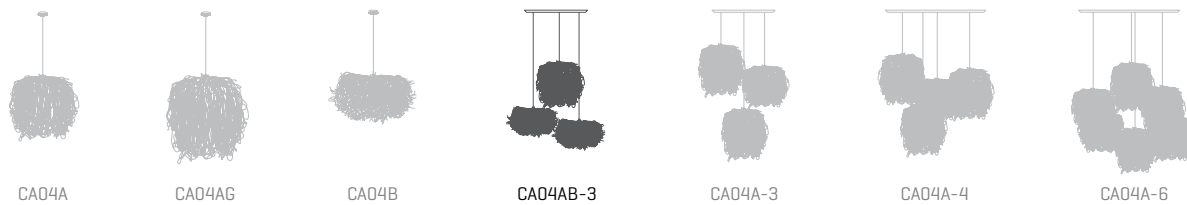

Caos

ref. **CA04AB-3**

1xCA04A, 2xCA04B

Pendant lamp

[Click here to download:](#)
3D/2D, pictures, photometric curves
and assembly instructions

Caos Collection

MATERIAL FINISHES

LAMPSHADE

Cord

Color

or other combination with

Stainless steel

CANOPY AND CABLE

DIBOND®

Transparent cable

LIGHT SOURCE