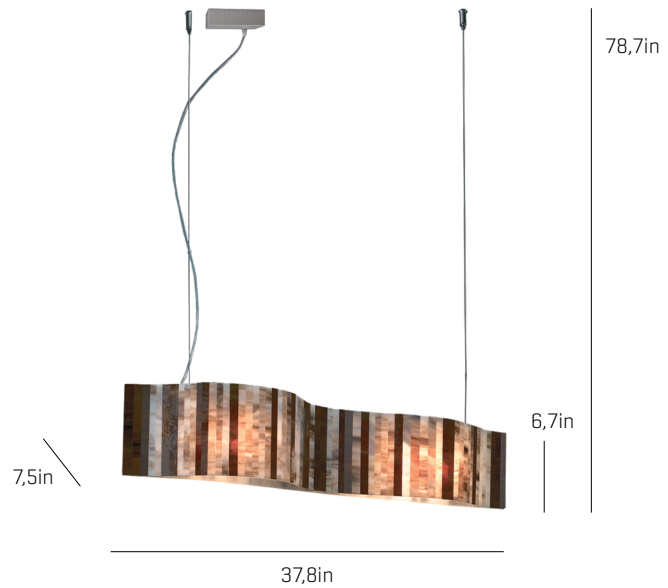

Vento

LED

ref. **VN04- LD**

LED / DIMMABLE

Pendant lamp

[Click here to download:](#)
3D/2D, pictures, photometric curves
and assembly instructions

Vento Collection

VN01

VN02

VN04-LD

VN04-1

VN06

MATERIAL FINISHES

LAMPSHADE

Glass
One color to choose

Color combinations

Pink Brown B&N

CANOPY AND CABLE

Stainless steel

Black or transparent

LIGHT SOURCE

120V - 60Hz

□ □ □ □ 22,8W 2.790lm 3000K CRI 80 built-in
Dimming system 0-10 V

OTHER TECHNICAL DATA