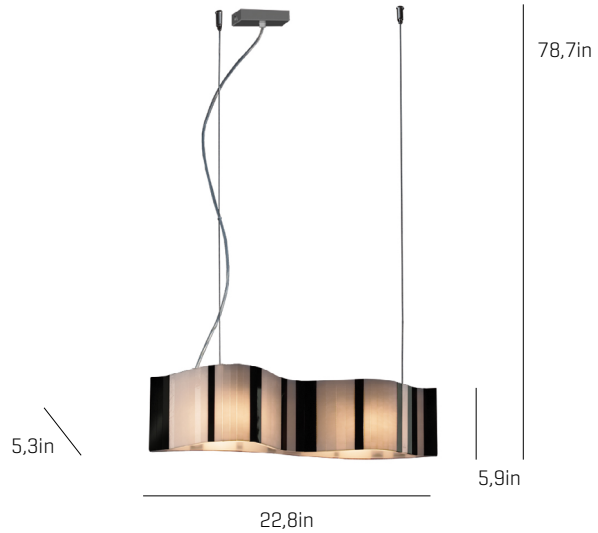

Vento

ref. **VN04-1**

Pendant lamp

[Click here to download:](#)
3D/2D, pictures, photometric curves
and assembly instructions

Vento Collection

VN01

VN02

VN04-LD

VN04-1

VN06

MATERIAL FINISHES

LAMPSHADE

Glass
One color to choose

Color combinations

Pink Brown B&N

CANOPY AND CABLE

Stainless steel

Black or transparent

LIGHT SOURCE

120V - 60Hz

G9 Bi - pin - Max. 2x40 W

OTHER TECHNICAL DATA

PACKAGING

31,5x11,8x11,8in
8,2lb