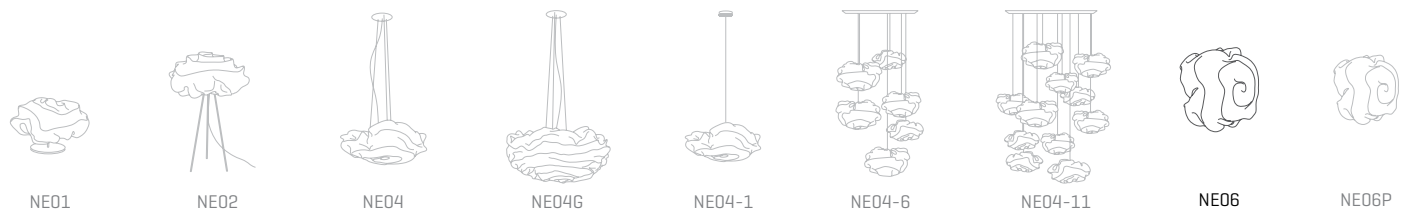

Nevo

ref. **NE06**

Wall lamp
Aplique

[Click here to download:](#)
3D/2D, pictures, photometric curves
and assembly instructions

[Clica aquí para descargar:](#)
3D/2D, fotografías, curvas fotométricas
e instrucciones de montaje

SIMETECH® by arturo alvarez

**BEST
OF
YEAR 2014**

Innovative translucent shading
lighting solution

Ø44cm | 17,3in

44cm | 17,3in

22cm | 8,7in

Nevo Collection

MATERIAL FINISHES MATERIALES Y ACABADOS

LAMPSHADE TULIPA

SIMETECH® by arturo alvarez

One colour to choose
Un color a elegir

Steel gloss nickel-plated and stainless steel
Acero níquel-satinado y acero inoxidable

SUPPORT SOPORTE

Steel gloss nickel-plated and stainless steel
Acero níquel-satinado y acero inoxidable