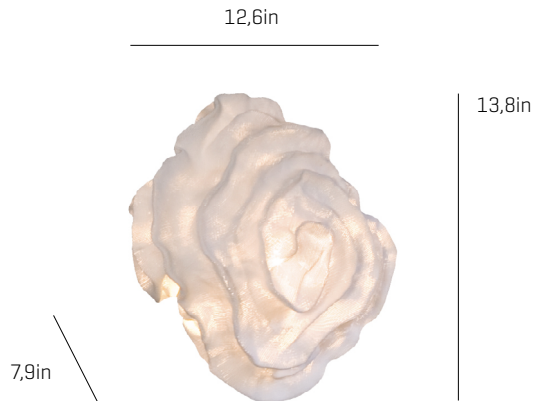

# Nevo

ref. **NE06P**

Wall lamp

[Click here to download:](#)  
3D/2D, pictures, photometric curves  
and assembly instructions

SIMETECH® by arturo alvarez

**INTERIOR DESIGN**  
**BEST OF**  
**YEAR 2014**

Innovative translucent shading  
lighting solution