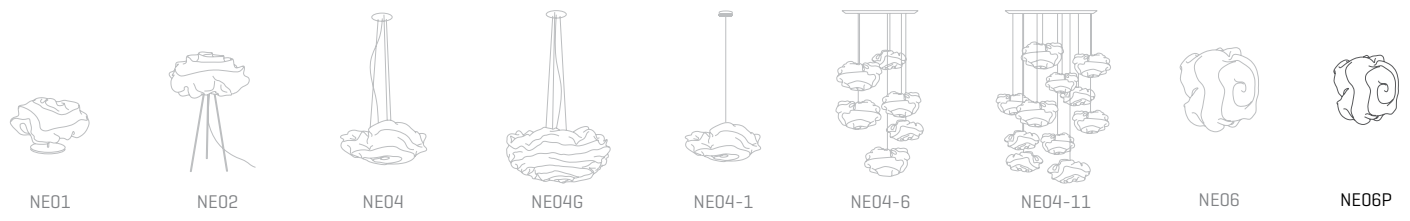

Nevo Collection

MATERIAL FINISHES

LAMPSHADE

SIMETECH® by arturo alvarez

One color to choose

Steel gloss nickel-plated and stainless steel

SUPPORT

Steel gloss nickel-plated and stainless steel

LIGHT SOURCE

120V - 60Hz

⚡ G9 Bi-pin - Max. 1x60 W

OTHER TECHNICAL DATA

PACKAGING

16,9x16,9x7,5in
3,6lb

ELECTRICAL FEATURES

CERTIFICATIONS