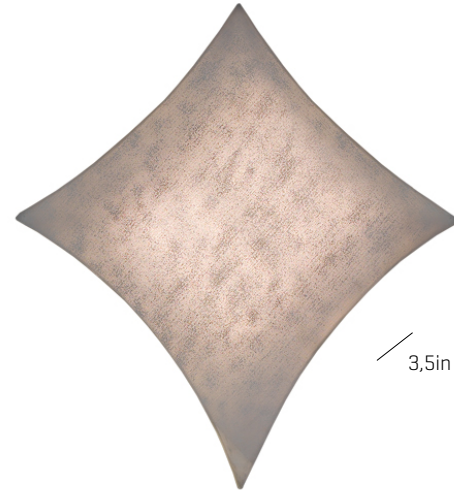

# Kite

ref. **KT06G**

Wall lamp

[Click here to download:](#)  
3D/2D, pictures, photometric curves  
and assembly instructions

SIMETECH® by arturo alvarez

INTERIOR  
DESIGN  
**BEST  
OF  
YEAR 2014**

Innovative translucent shading  
lighting solution

48,4in

54,3in