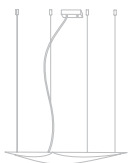

Kite Collection

KT04