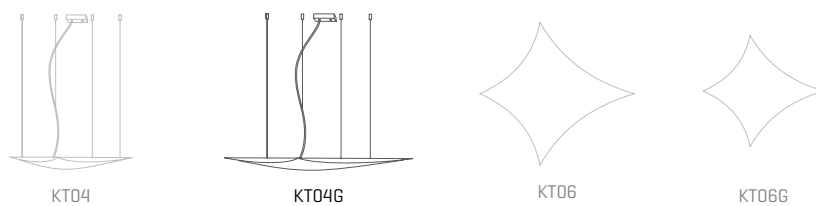

Kite Collection

MATERIAL FINISHES

LAMPSHADE

SIMETECH® by arturo alvarez
One color to choose

Painted steel

CANOPY AND CABLE

Stainless steel

Transparent cable

LIGHT SOURCE

120V - 60Hz

←→ T5 HO Bi-pin - 4x24 W

OTHER TECHNICAL DATA

PACKAGING

39,4x39,4x4,7in
19,8lb

ELECTRICAL FEATURES

CERTIFICATIONS