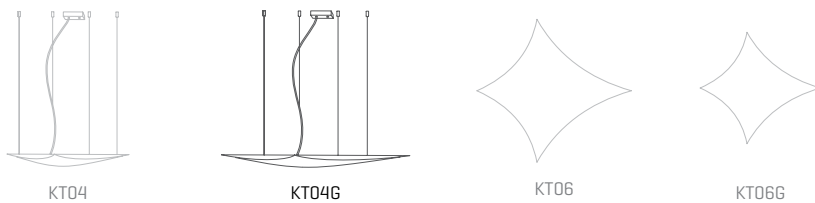

Kite Collection

MATERIAL FINISHES

LAMPSHADE

SIMETECH® by arturo alvarez
One color to choose

Painted steel

CANOPY AND CABLE

Stainless steel

Transparent cable

LIGHT SOURCE

120V - 60Hz

←→ T5 HO Bi-pin - 4x24 W
Dimming system: 0-10 V

OTHER TECHNICAL DATA

PACKAGING

39,4x39,4x4,7in
19,8lb

ELECTRICAL FEATURES

CERTIFICATIONS