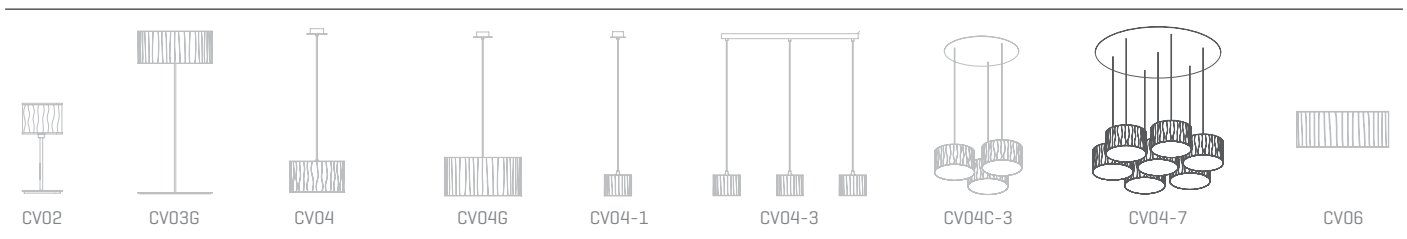

Curvas

ref. CV04-7

Pendant lamp

[Click here to download:](#)
3D/2D, pictures, photometric curves
and assembly instructions

Curvas Collection

MATERIAL FINISHES

LAMPSHADE

Glass

One color to choose

CANOPY AND CABLE

DIBOND®

Black or transparent cable

LIGHT SOURCE

120V - 60Hz

- E26 Med. - Max. 7x100 W
- E26 Med. - Max. 7x42 W
- GU24 - Max. 7x23 W
- E26LED - Max. 7x13 W

OTHER TECHNICAL DATA

PACKAGING

31,5x47,2x49,2in
110lb

ELECTRICAL FEATURES

CERTIFICATIONS