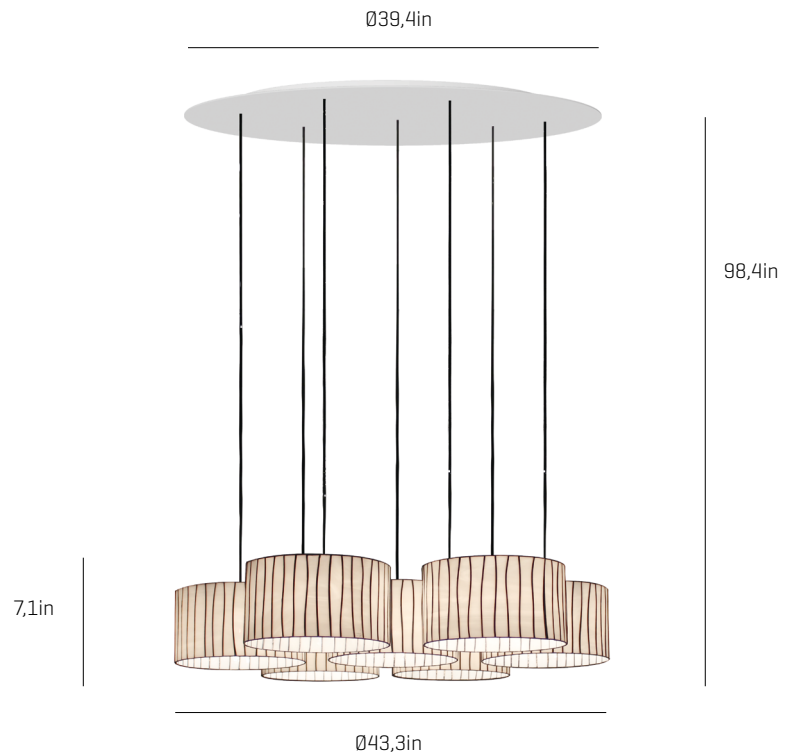

Curvas

ref. CV04-7

Pendant lamp

[Click here to download:](#)
3D/2D, pictures, photometric curves
and assembly instructions

Curvas Collection

MATERIAL FINISHES

LAMPSHADE

Glass

One color to choose

CANOPY AND CABLE

DIBOND®

Black or transparent cable

LIGHT SOURCE

120V - 60Hz

- E26 Med. - Max. 7x100 W
- E26 Med. - Max. 7x42 W
- GU24 - Max. 7x23 W
- E26LED - Max. 7x13 W

OTHER TECHNICAL DATA

PACKAGING

31,5x47,2x49,2in
110lb

ELECTRICAL FEATURES

CERTIFICATIONS