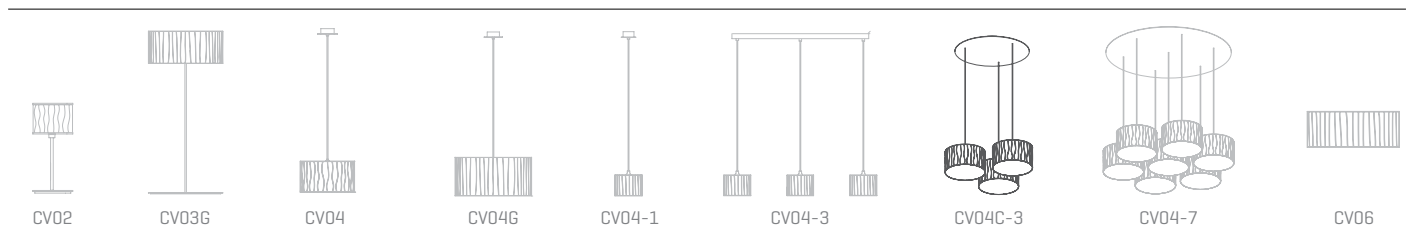

Curvas

ref. **CV04C-3**

Pendant lamp

[Click here to download:](#)
3D/2D, pictures, photometric curves
and assembly instructions

Curvas Collection

MATERIAL FINISHES

LAMPSHADE

Glass

One color to choose

CANOPY AND CABLE

DIBOND®

Black or transparent cable

LIGHT SOURCE

120V - 60Hz

- E26 Med. - Max. 1x100 W
- E26 Med. - Max. 1x42 W
- GU24 - Max. 1x23 W
- E26LED - Max. 1x13 W

OTHER TECHNICAL DATA

PACKAGING

23,6x31,5x37,4in
35lb

ELECTRICAL FEATURES

CERTIFICATIONS