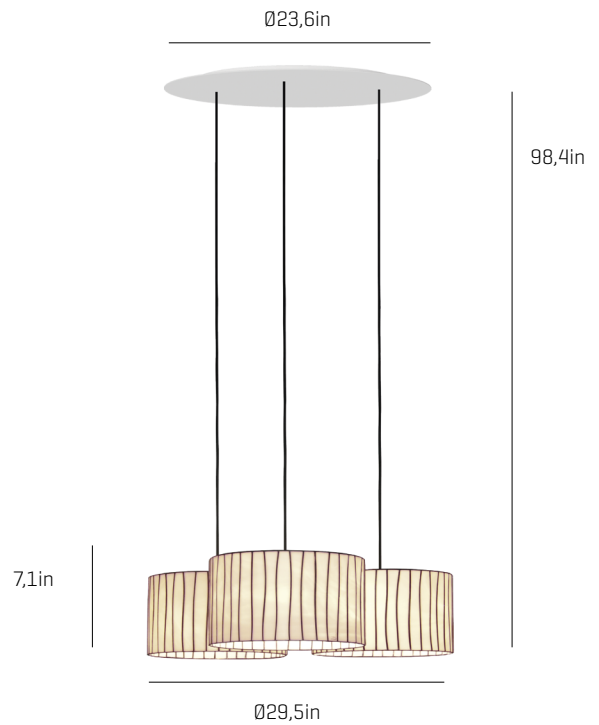

Curvas

ref. **CV04C-3**

Pendant lamp

[Click here to download:](#)
3D/2D, pictures, photometric curves
and assembly instructions

Curvas Collection

MATERIAL FINISHES

LAMPSHADE

Glass

One color to choose

CANOPY AND CABLE

DIBOND®

Black or transparent cable

LIGHT SOURCE

120V - 60Hz

- E26 Med. - Max. 1x100 W
- E26 Med. - Max. 1x42 W
- GU24 - Max. 1x23 W
- E26LED - Max. 1x13 W

OTHER TECHNICAL DATA

PACKAGING

23,6x31,5x37,4in
35lb

ELECTRICAL FEATURES

CERTIFICATIONS