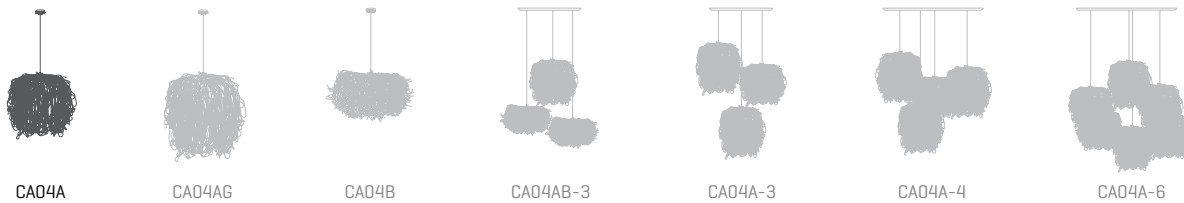

Caos

ref. CA04A

Pendant lamp

[Click here to download:](#)
3D/2D, pictures, photometric curves
and assembly instructions

Caos Collection

MATERIAL FINISHES

LAMPSHADE

Cord

One color to choose

Stainless steel

CANOPY AND CABLE

Steel gloss nickel-plated

Black or transparent cable

LIGHT SOURCE

120V - 60Hz

- E26 Med. - Max. 1x100 W
- E26 Med. - Max. 1x42 W
- GU24 - Max. 1x23 W
- E26LED - Max. 1x13 W

OTHER TECHNICAL DATA

PACKAGING

17,3x16,9x15,7in
3,3lb

ELECTRICAL FEATURES

CERTIFICATIONS

Caos

LED

ref. **CA04A-LD**