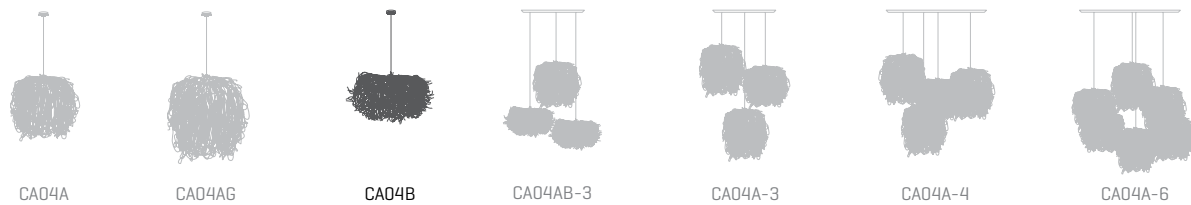

Caos Collection

MATERIAL FINISHES

LAMPSHADE

Cord

One color to choose

Stainless steel

CANOPY AND CABLE

Steel gloss nickel-plated

Black or transparent cable

LIGHT SOURCE

120V - 60Hz

⊙ 16,6W 3000K 1530lm built-in
upon request 2700K 1449lm

Dimming system: 0-10 V

OTHER TECHNICAL DATA

PACKAGING

14,2x 14,2x 11,8in
3,3lb

ELECTRICAL FEATURES

CERTIFICATIONS