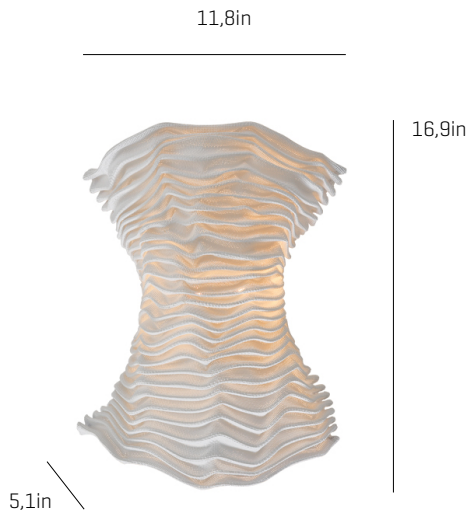

Cors

ref. **CR06**

Wall lamp

[Click here to download:](#)
3D/2D, pictures, photometric curves
and assembly instructions

SIMETECH® by arturo alvarez

INTERIOR DESIGN
**BEST
OF
YEAR 2014**

Innovative translucent shading
lighting solution

Cors Collection

CR06

MATERIAL FINISHES

LAMPSHADE

SIMETECH® by arturo alvarez

One color to choose

Stainless steel

SUPPORT

Stainless steel

LIGHT SOURCE

120V - 60Hz

G9 Bi - pin - Max. 2x60 W

OTHER TECHNICAL DATA

PACKAGING

20,1x10,2x7,9in
2,2lb

ELECTRICAL FEATURES