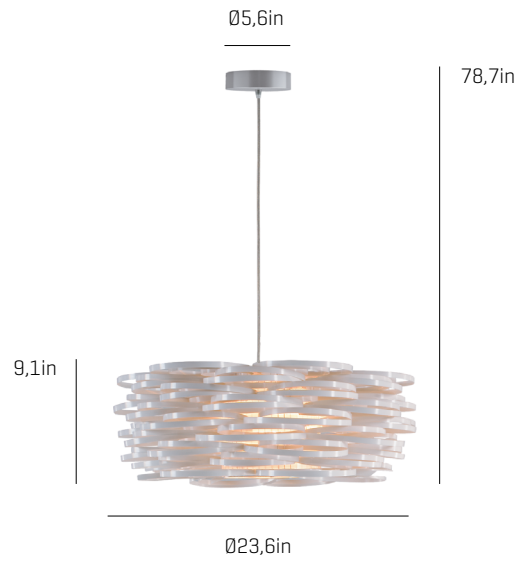

Aros

ref. **AR04**

Pendant lamp

[Click here to download:](#)
3D/2D, pictures, photometric curves
and assembly instructions

Aros Collection

MATERIAL FINISHES

LAMPSHADE

Polypropylene
One color to choose

Painted steel

CANOPY AND CABLE

Steel gloss nickel-plated
Black or transparent cable

LIGHT SOURCE

120V - 60Hz

- E26 Med. - Max. 1x100 W
- E26 Med. - Max. 1x42 W
- GU24 - Max. 1x23 W
- E26LED - Max. 1x13 W

OTHER TECHNICAL DATA

PACKAGING

24x24x12,6in
6,2lb

ELECTRICAL FEATURES

CERTIFICATIONS

Aros

LED

ref. **AR04-LD**

LED / DIMMABLE

Pendant lamp

Aros Collection

MATERIAL FINISHES

LAMPSHADE

Polypropylene
One color to choose

Painted steel

CANOPY AND CABLE

Steel gloss nickel-plated