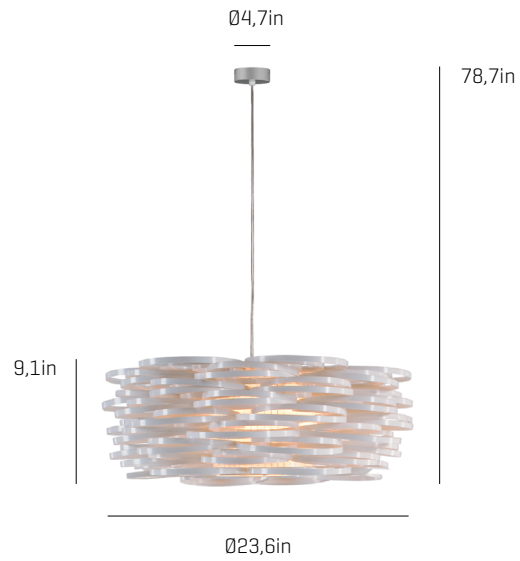

Aros

ref. **AR04**

Pendant lamp

[Click here to download:](#)
3D/2D, pictures, photometric curves
and assembly instructions

Aros Collection

MATERIAL FINISHES

LAMPSHADE

Polypropylene
One color to choose

Painted steel

CANOPY AND CABLE

Steel gloss nickel-plated
Black or transparent cable

LIGHT SOURCE

120V - 60Hz

- E26 Med. - Max. 1x100 W
- E26 Med. - Max. 1x42 W
- GU24 - Max. 1x23 W
- E26LED - Max. 1x13 W

OTHER TECHNICAL DATA

PACKAGING

24x24x12,6in
6,2lb

ELECTRICAL FEATURES

CERTIFICATIONS

Aros

LED

ref. **AR04-LD**

LED / DIMMABLE

Black or transparent cable

LIGHT SOURCE

120V - 60Hz

16,6W 3000K 1530lm built-in
upon request 2700K 1449lm

Dimming system: 0-10 V

OTHER TECHNICAL DATA

PACKAGING

24x24x12,6in
6,2lb