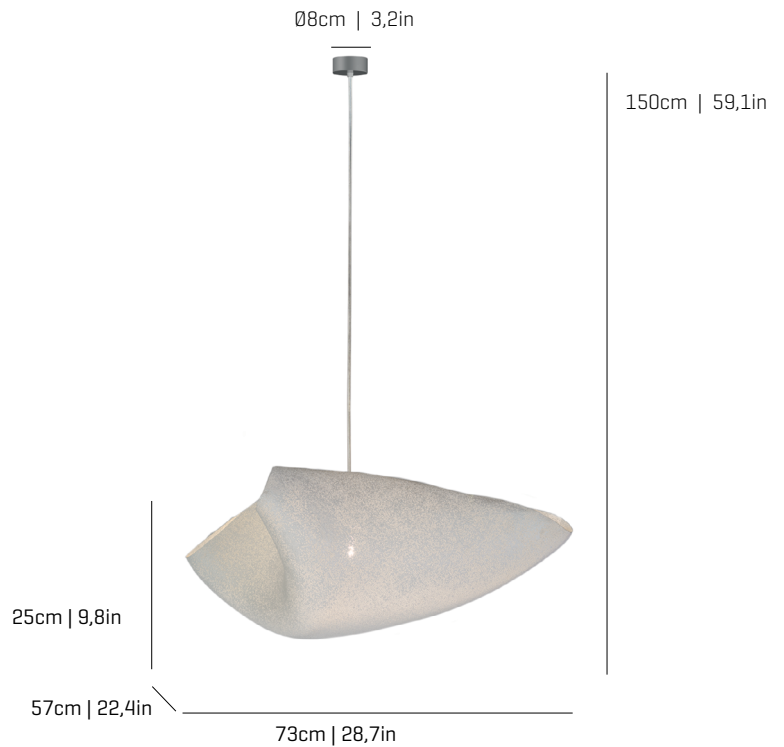

Ballet Plié

ref. **BAPI04**

Pendant lamp

Lámpara colgante

SIMETECH® by arturo alvarez

INTERIOR DESIGN
BEST OF YEAR 2014

Innovative translucent shading lighting solution

Ballet Collection