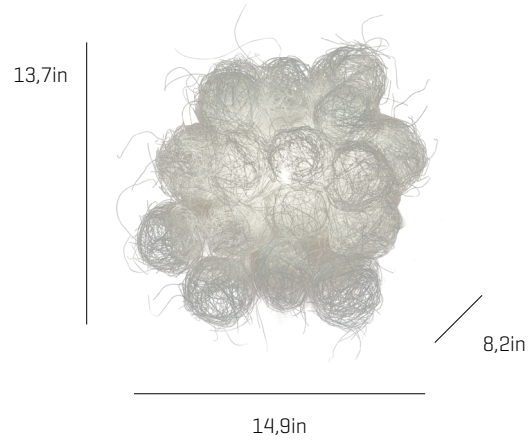

Blum

ref. **BL06**

Wall lamp

Blum Collection

BL04

BL06

MATERIAL FINISHES

LAMPSHADE

Painted stainless steel thread

One color

SUPPORT

Painted steel

LIGHT SOURCE

120V - 60Hz

 E26 Med. - Max. 1x100 W

 E26LED - Max. 1x13 W