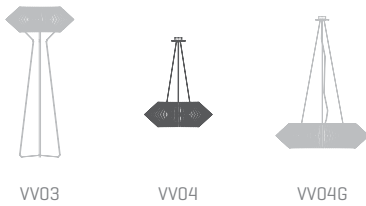

V

ref. **VV04**

Pendant lamp

[Click here to download:](#)
3D/2D, pictures, photometric curves
and assembly instructions

V Collection

VV03

VV04

VV04G

MATERIAL FINISHES

LAMPSHADE

Polycarbonate

One color to choose

Glass diffuser

CANOPY AND CABLE

Steel gloss nickel-plated and stainless steel

Black or transparent cable