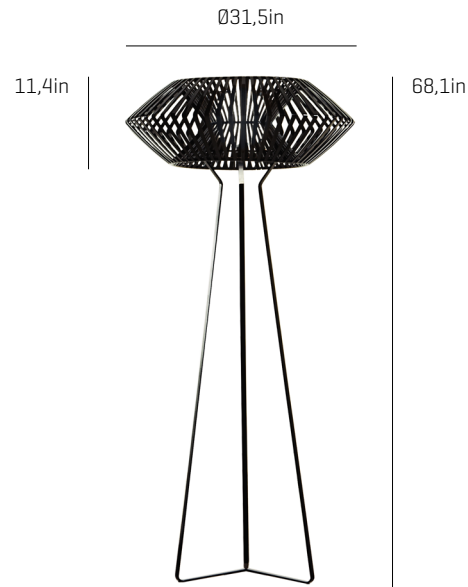

V

ref. **VV03**

Floor lamp

[Click here to download:](#)
3D/2D, pictures, photometric curves
and assembly instructions

V Collection

VV03

VV04

VV04G

MATERIAL FINISHES

LAMPSHADE

Polycarbonate

One color to choose

Glass diffuser

SUPPORT AND CABLE

Painted steel

Black