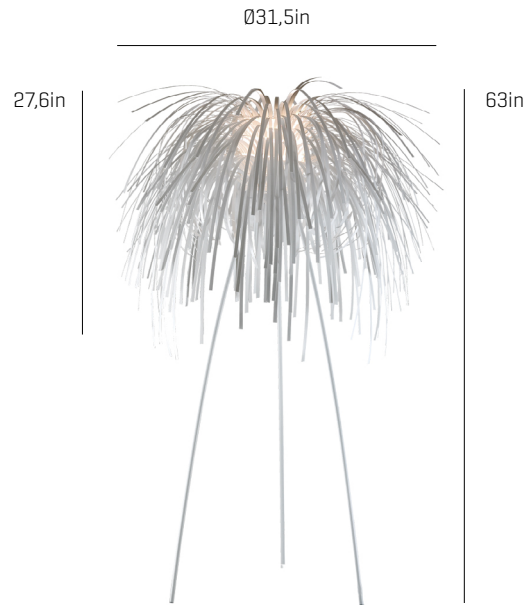

Tina

ref. **TN03**

Floor lamp

[Click here to download:](#)
3D/2D, pictures, photometric curves
and assembly instructions

Tina Collection

TN03

TN04

TN04G

TN04-5

MATERIAL FINISHES

LAMPSHADE

Polypropylene

One color to choose

Painted steel

SUPPORT AND CABLE

Painted Stainless steel and painted steel

Black cable

LIGHT SOURCE

120V - 60Hz

- E26 Med. - Max. 1x100 W
- E26 Med. - Max. 1x42 W
- GU24 - Max. 1x23 W
- E26LED - Max. 1x13 W

OTHER TECHNICAL DATA

PACKAGING

49,2x12,2x9,8in
14,3lb

ELECTRICAL FEATURES