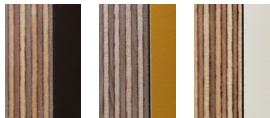

## Shio

ref. SH03

Floor lamp

[Click here to download:](#)  
3D/2D, pictures, photometric curves  
and assembly instructions

Shio Collection

SH02

SH03

SH04

#### LAMPSHADE

Plywood

One color to choose

Top and bottom diffuser

Painted steel