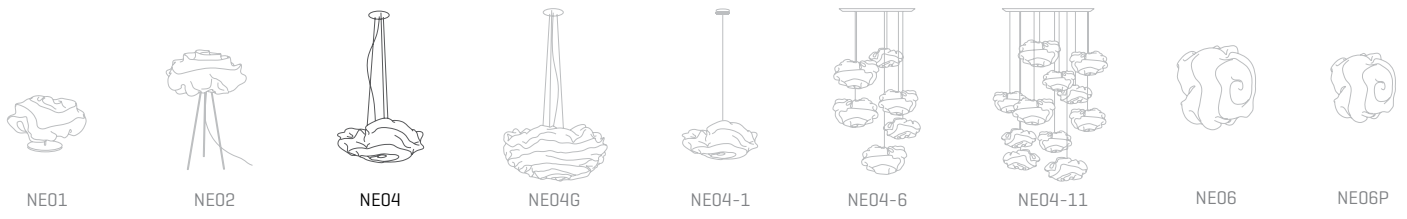

Nevo

ref. **NE04**

Pendant lamp

[Click here to download:](#)
3D/2D, pictures, photometric curves
and assembly instructions

SIMETECH® by arturo alvarez

INTERIOR DESIGN
BEST OF
YEAR 2014

Innovative translucent shading
lighting solution

Nevo Collection

MATERIAL FINISHES

LAMPSHADE

SIMETECH® by arturo alvarez

One color to choose

Steel gloss nickel-plated and stainless steel

CANOPY AND CABLE

Steel gloss nickel-plated and stainless steel

Transparent cable

LIGHT SOURCE

120V - 60Hz

- E26 Med. - Max. 3x100 W
- E26 Med. - Max. 3x42 W
- GU24 - Max. 3x23 W
- E26LED - Max. 3x13 W

OTHER TECHNICAL DATA

PACKAGING

24x24x7,9 in
9,5lb

ELECTRICAL FEATURES