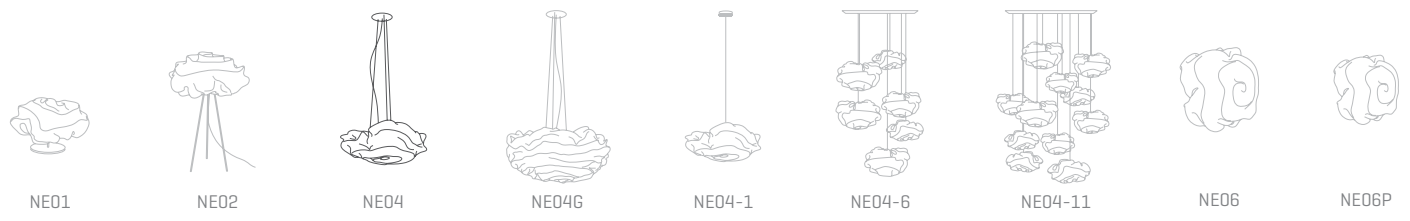

SIMETECH® by arturo alvarez

**BEST
OF
YEAR 2014**

Innovative translucent shading
lighting solution

25cm | 9,8in

Ø12cm | 4,7in

150cm | 59,1in

Ø65cm | 25,6in

Nevo Collection

MATERIAL FINISHES MATERIALES Y ACABADOS

LAMPSHADE TULIPA

SIMETECH® by arturo alvarez

One colour to choose

Un color a elegir

Steel gloss nickel-plated and stainless steel
Acero níquel-satinado y acero inoxidable