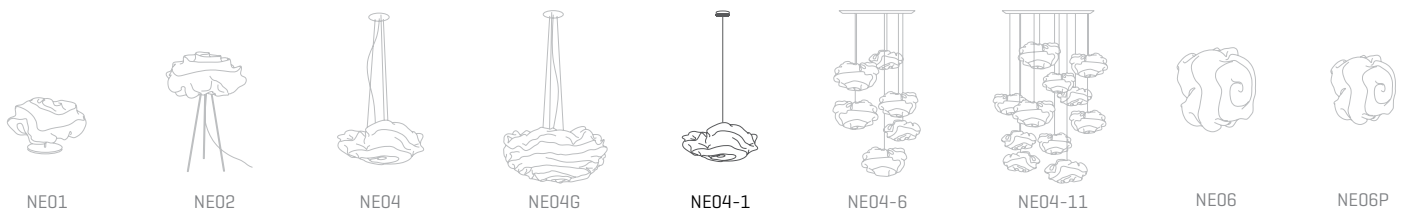

Nevo Collection

MATERIAL FINISHES

LAMPSHADE

SIMETECH® by arturo alvarez

One color to choose

Steel gloss nickel-plated and stainless steel

CANOPY AND CABLE

Steel gloss nickel-plated

Transparent cable

LIGHT SOURCE

120V - 60Hz

⊙ 16,6W 3000K 1530lm built-in
upon request 2700K 1449lm

Dimming system: 0-10 V

OTHER TECHNICAL DATA

PACKAGING

16,9x 16,91x 7,8in
5,1lb

ELECTRICAL FEATURES

CERTIFICATIONS