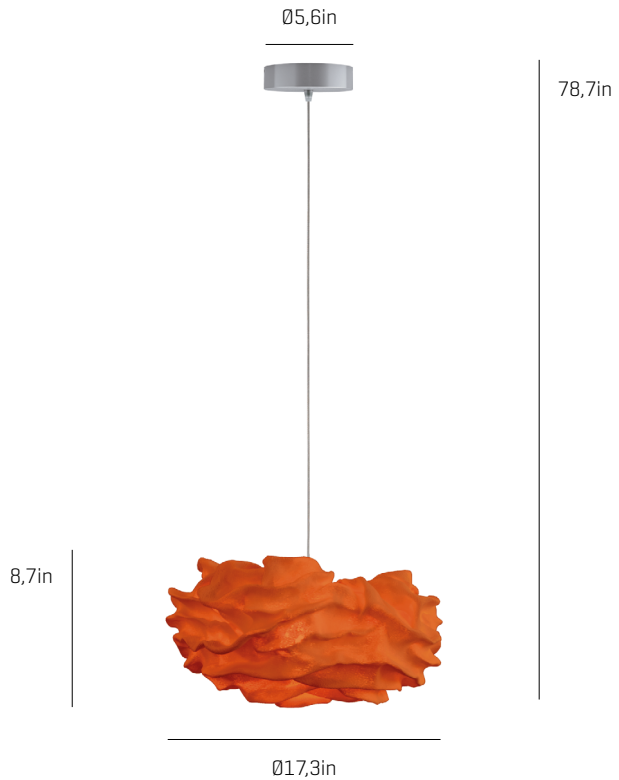

Nevo

LED

ref. **NE04-1**

LED / DIMMABLE

Pendant lamp

[Click here to download:](#)
3D/2D, pictures, photometric curves
and assembly instructions

SIMETECH® by arturo alvarez

**BEST
OF
YEAR 2014**

Innovative translucent shading
lighting solution