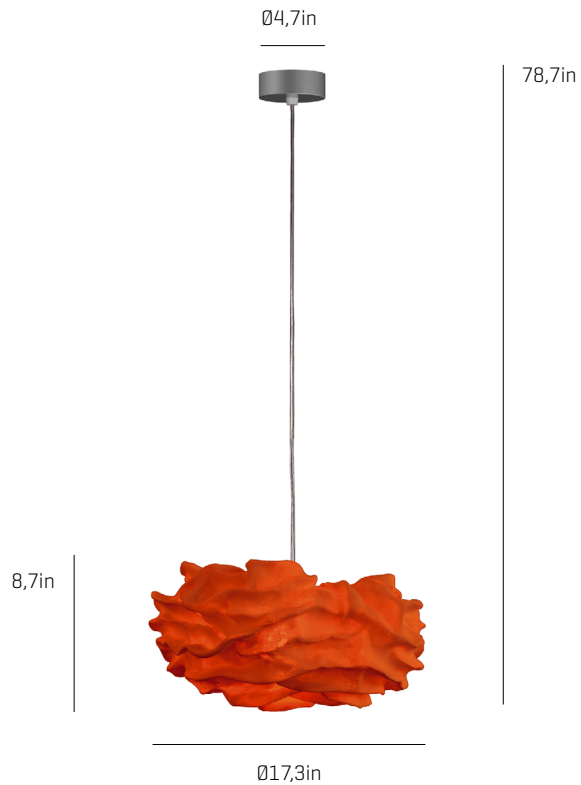

Nevo

ref. **NE04-1**

Pendant lamp

[Click here to download:](#)
3D/2D, pictures, photometric curves
and assembly instructions

SIMETECH® by arturo alvarez

INTERIOR DESIGN
BEST OF
YEAR 2014

Innovative translucent shading
lighting solution