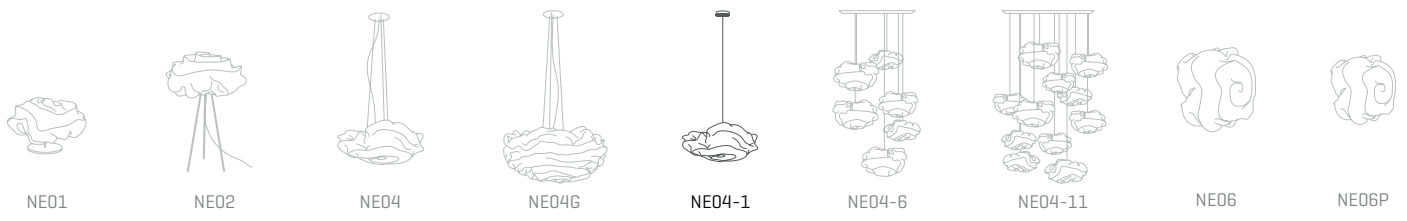

Nevo Collection

MATERIAL FINISHES

LAMPSHADE

SIMETECH® by arturo alvarez

One color to choose

Steel gloss nickel-plated and stainless steel

CANOPY AND CABLE

Steel gloss nickel-plated

Transparent cable

LIGHT SOURCE

120V - 60Hz

- E12 - Max. 2x60 W
- E12 LED - Max. 2x7 W
- E12 HALOGEN BULB - Max. 2x40 W
- GU24 - Max. 1x23 W

OTHER TECHNICAL DATA

PACKAGING

16,9x 16,91x 7,1in
4,5lb

ELECTRICAL FEATURES

CERTIFICATIONS