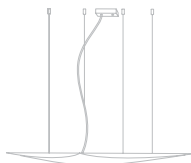

Kite

ref. **KT04**

Pendant lamp
Lámpara colgante

SIMETECH® by arturo alvarez

INTERIOR DESIGN
BEST OF YEAR 2014

Innovative translucent shading lighting solution

9cm | 3,5in

150cm | 59,1in

96 x 88cm | 37,7 x 34,3in [diagonal]

Kite Collection

KT04

KT04G

KT06

KT06G

MATERIAL FINISHES MATERIALES Y ACABADOS

LAMPSHADE