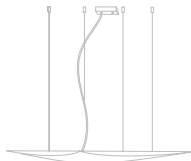

Kite

ref. **KT04-D**

DIMMABLE

Pendant lamp

Lámpara colgante

SIMETECH® by arturo alvarez

INTERIOR
DESIGN
**BEST
OF
YEAR 2014**

Innovative translucent shading
lighting solution

9cm | 3,5in

150cm | 59,1in

96 x 88cm | 37,7 x 34,3in [diagonal]

Kite Collection

KT04G

MATERIAL FINISHES MATERIALES Y ACABADOS

LAMPSHADE TULIPA

SIMETECH® by arturo alvarez

One colour to choose

Un color a elegir

Painted steel
Acero pintado

SUPPORT AND CABLE SOPORTE Y CABLE

Stainless steel
Acero inoxidable

Transparent cable
Cable transparente

LIGHT SOURCE FUENTE DE LUZ

230V - 50Hz

○ 2GX13 - Max. 1x55 W
Dimming system: DALI / Switch DIM

ENERGY EFFICIENCY EFICIENCIA ENERGÉTICA

from A+ to B
desde A+ a B

OTHER TECHNICAL DATA OTROS DATOS TÉCNICOS

PACKAGING EMBALAJE

71x71x13cm | 28x28x5,1in
3kg | 6,6lb

ELECTRICAL FEATURES CARACTERÍSTICAS ELÉCTRICAS

CERTIFICATIONS CERTIFICACIONES