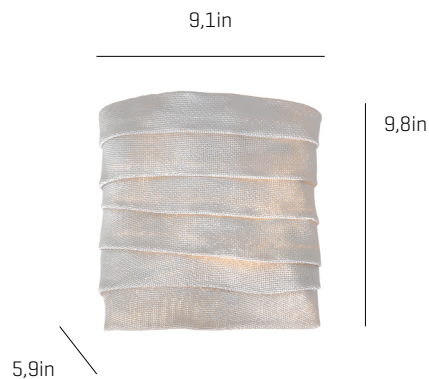

## Kala

ref. **KL06**

Wall lamp

[Click here to download:](#)  
3D/2D, pictures, photometric curves  
and assembly instructions

SIMETECH® by arturo alvarez

INTERIOR  
DESIGN  
**BEST  
OF  
YEAR 2014**

Innovative translucent shading  
lighting solution