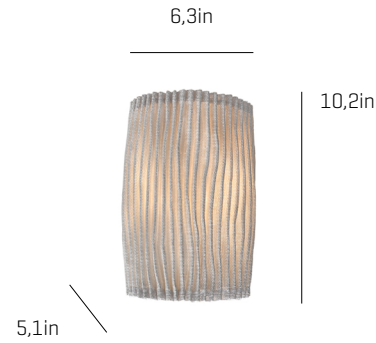

Gea

ref. **GE06**

Wall lamp

[Click here to download:](#)
3D/2D, pictures, photometric curves
and assembly instructions

SIMETECH® by arturo alvarez

INTERIOR
DESIGN
**BEST
OF
YEAR 2014**

Innovative translucent shading
lighting solution

Gea Collection

MATERIAL FINISHES

LAMPSHADE

SIMETECH® by arturo alvarez

One color to choose

Stainless steel

SUPPORT

Stainless steel

LIGHT SOURCE

120V - 60Hz

G9 Bi - pin - Max. 2x60 W

OTHER TECHNICAL DATA

PACKAGING

14,2x4,3x5,5in
1,8lb

ELECTRICAL FEATURES

CERTIFICATIONS