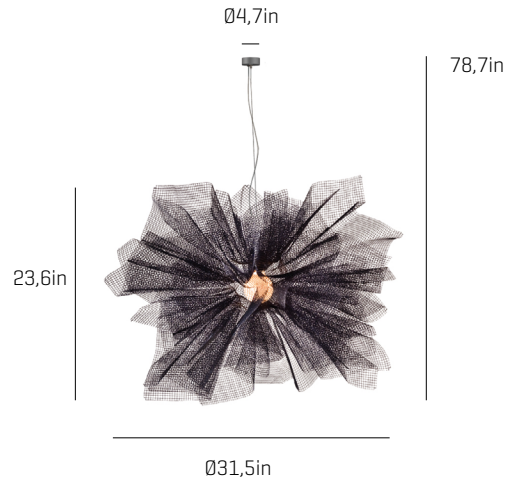

Fluo

ref. **FL04**

Pendant lamp

[Click here to download:](#)
3D/2D, pictures, photometric curves
and assembly instructions

2009

Fluo Collection

FL04

FL04-4

MATERIAL FINISHES

LAMPSHADE

Galvanized painted steel

One color to choose*

*For orders of 5 or more units select any RAL color

CANOPY AND CABLE

Steel gloss nickel-plated and stainless steel

Black or transparent cable

LIGHT SOURCE

120V - 60Hz

E26 Med. - Max. 1x100 W

E26 LED - Max. 1x13 W

OTHER TECHNICAL DATA

PACKAGING

31,5x29,5x29,5in

14,3lb