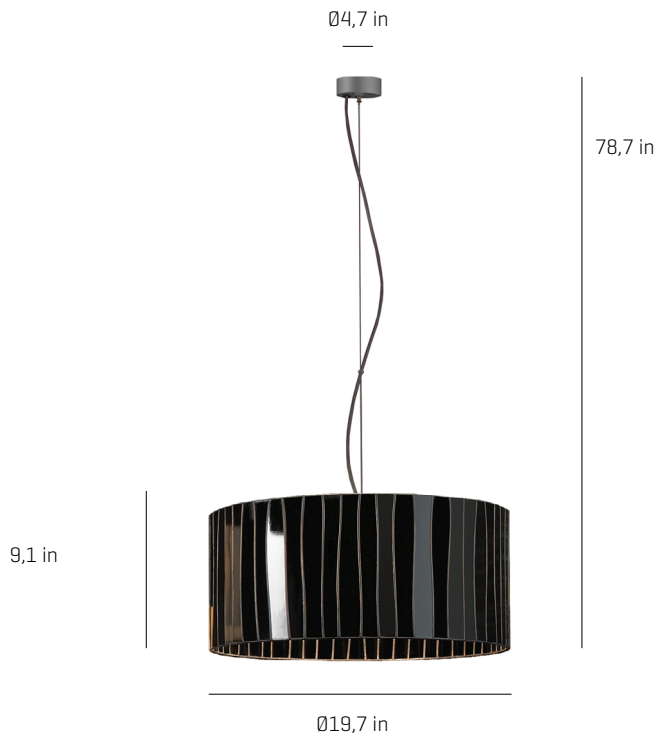

# Curvas

ref. **CV04G**

Pendant lamp

[Click here to download:](#)  
3D/2D, pictures, photometric curves  
and assembly instructions

### LAMPSHADE

Glass  
One color to choose

Top and bottom diffuser included

### CANOPY AND CABLE

Steel gloss nickel-plated

Black or transparent

### PACKAGING

24,4x31,5x18,5in  
34,6lb