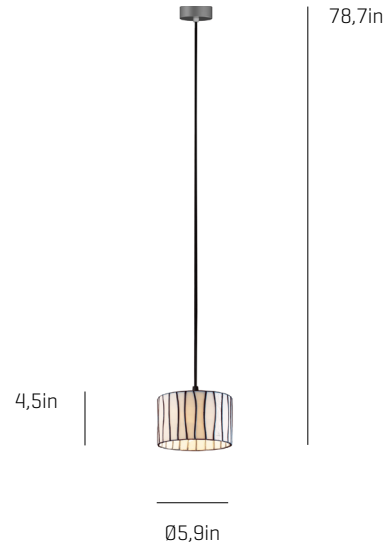

Curvas

ref. **CV04-1**

Pendant lamp

Curvas Collection

MATERIAL FINISHES

LAMPSHADE

Glass
One color to choose

CANOPY AND CABLE

Steel gloss nickel-plated

Black or transparent

LIGHT SOURCE

120V - 60Hz

⦿ E12 Candel - Max. 1x60 W

OTHER TECHNICAL DATA

PACKAGING

7,9x7,9x7,9in
3,7lb