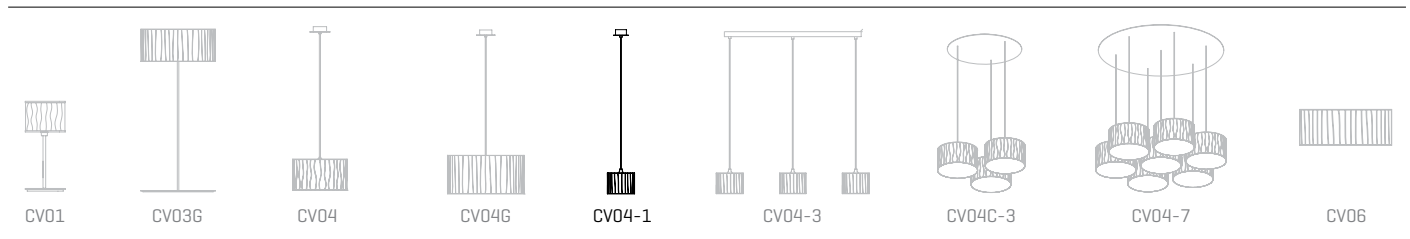

Curvas

ref. **CV04-1**

Pendant lamp

Curvas Collection

MATERIAL FINISHES

LAMPSHADE

Glass
One color to choose

CANOPY AND CABLE

Steel gloss nickel-plated

Black or transparent

LIGHT SOURCE

120V - 60Hz

⦿ E12 Candel - Max. 1x60 W

OTHER TECHNICAL DATA

PACKAGING

7,9x7,9x7,9in
3,7lb