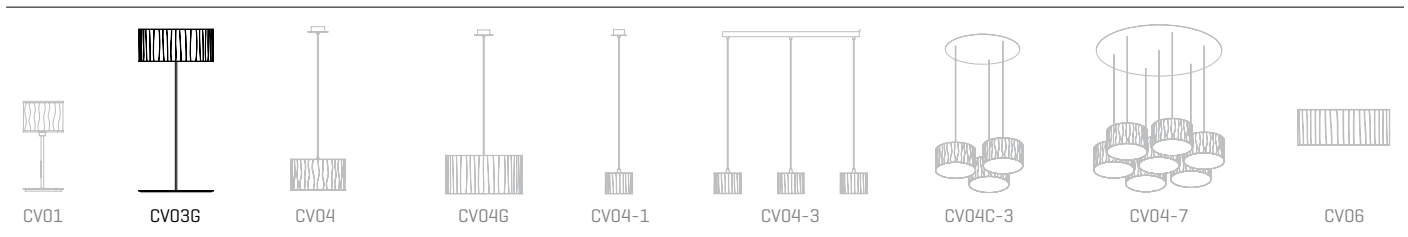

Curvas

ref. **CV03G**

Floor lamp

Curvas Collection

MATERIAL FINISHES

LAMPSHADE

TULIPA

Glass

One color to choose

SUPPORT AND CABLE

Painted steel and stainless steel

Black cable

Top and bottom diffuser included

Dimmable

LIGHT SOURCE

120V - 60Hz

E26 Med. - Max. 4x100 W

E26 Med. Dimmer - Max. 4x15W

OTHER TECHNICAL DATA

PACKAGING

72,8x17,7x9,8in
23,6x23,6x11,8in
33,1lb

ELECTRICAL FEATURES

CERTIFICATIONS