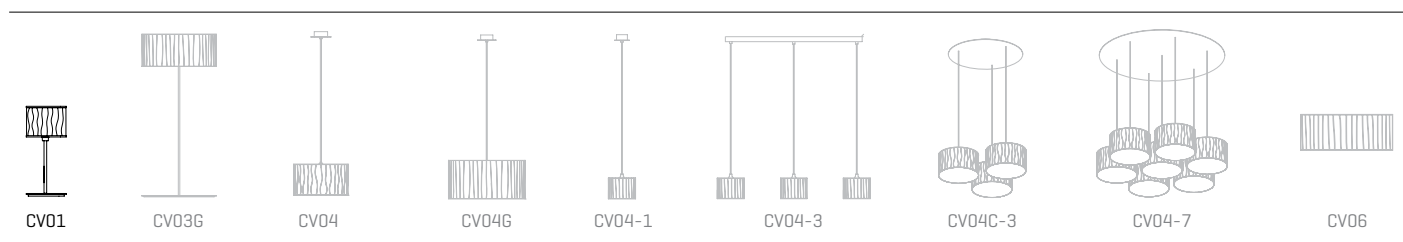

Curvas

ref. **CV01**

Table lamp

Curvas Collection

MATERIAL FINISHES

LAMPSHADE

Glass
One color to choose

SUPPORT AND CABLE

Painted steel and stainless steel

Black

LIGHT SOURCE

120V - 60Hz

⦿ E12 Candel - Max. 1x60 W

OTHER TECHNICAL DATA

PACKAGING

13,8x9,8x9,8in
5,7lb