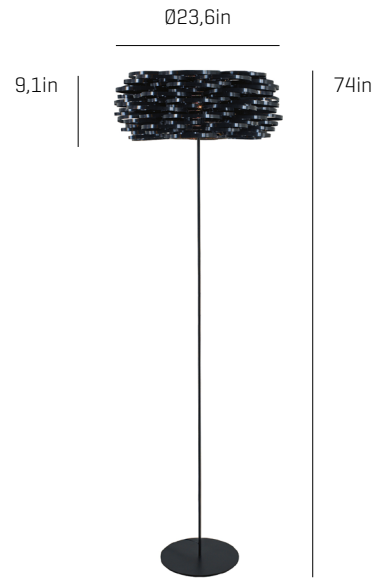

Aros

ref. **AR03G**

Floor lamp

Aros Collection

MATERIAL FINISHES

LAMPSHADE

Polypropylene

One colour to choose

Painted steel

SUPPORT AND CABLE

Painted Stainless steel and painted steel

Black cable

LIGHT SOURCE

120V - 60Hz

- E26 Med. - Max. 1x100 W
- E26 Med. - Max. 1x42 W
- GU24 - Max. 1x23 W
- E26LED - Max. 1x13 W

OTHER TECHNICAL DATA

PACKAGING

66,9x3,9x3,9in
24x24x12,6in
8,8lb

ELECTRICAL FEATURES

CERTIFICATIONS