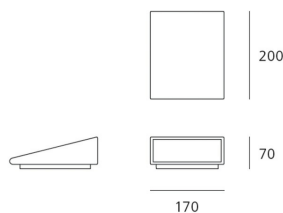

PRODUCT DATA SHEET

Cuneo - White

DESIGN BY:

Klaus Begasse
2010

MATERIALS:

Painted aluminium, satin finish methacrylate

DESCRIPTION:

Lamp installable both on the ground to provide side lighting for drives or spacious areas in gardens, and on walls, to create a wall washer effect. It is possible to install the device with the light pointed either downwards or upwards. Materials: die-cast painted aluminium lamp unit; satin finish diffuser made of satin finish methacrylate; die-cast aluminium wall attachment.

DIMENSIONS

OPTICS

Emission: Direct/indirect

DIMENSIONS

Length: cm 17
Width: cm 20
Height: cm 7
Impact Resistance: ND
Glow Wire Test: ND °

COLOUR

LAMPS INCLUDED

LED Category: LED
Watt: 17W
Luminous Flux (lm): 668lm
Typology: 1
Color temperature (K): 3000K