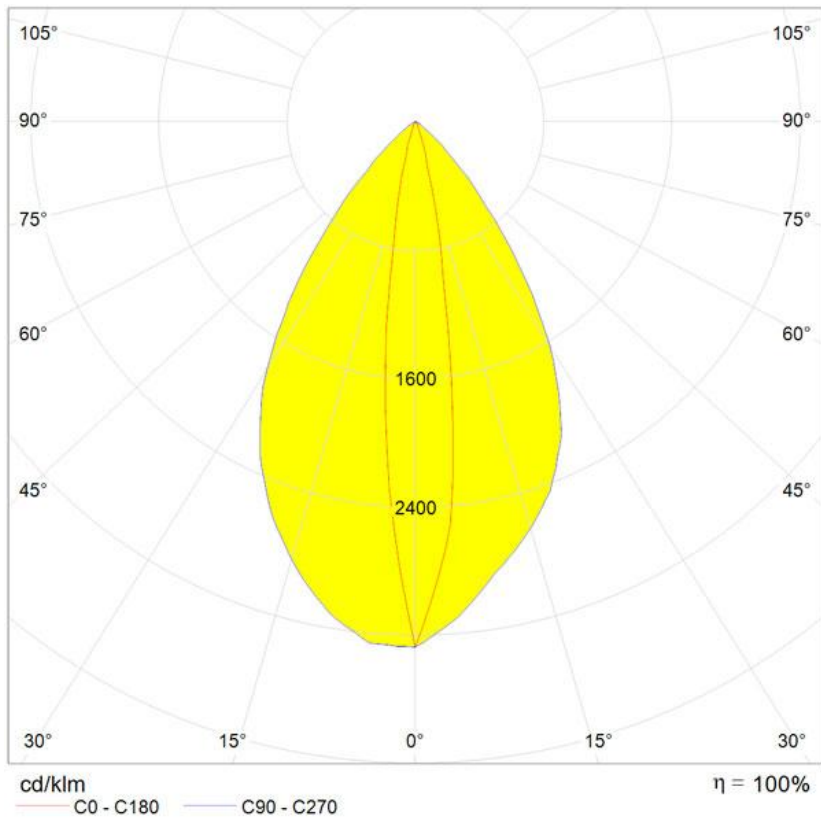

DIMENSIONS

OPTICS

Emission: Direct/indirect

DIMENSIONS

Length: cm 17
Width: cm 20
Height: cm 7
Impact Resistance: ND
Glow Wire Test: ND °

COLOUR

LAMPS INCLUDED

LED Category: LED
Watt: 17W
Luminous Flux (lm): 668lm
Typology: 1
Color temperature (K): 3000K

LUMINAIR

Watt: 17W
Voltage: 220V-240V

DIAGRAMS

Polar curve

Cartesian diagram