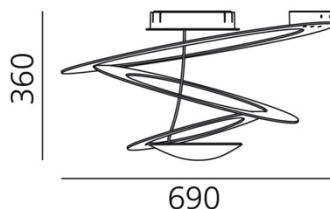

Product name: Pirce Mini Ceiling LED
3000K Gold
Article Code: 1255120A
Colour: Gold
Material: Aluminum
Series: Design

DIMENSIONS

Height: inch 14.2
Diameter: inch 26.4
Glow Wire Test: 650 °

LAMPS INCLUDED

DIMENSIONS

COLOUR
