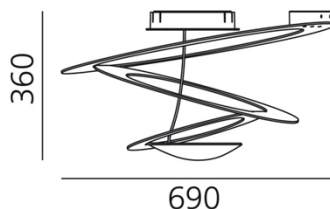

DIMENSIONS

COLOUR

LUMINAIR

Watt: 330W
Voltage: 220V-240V