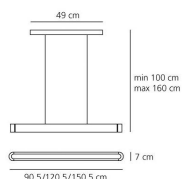

SELECT

PRODUCT CODE

1924020A

Light emission

IP20

Dimmable
TECHNICAL DATA SHEET
FEATURES

Product name:	Talo sospensione LED 120 - Silver
Article Code:	1924020A
Colour:	Silver
Material:	Aluminium, methacrylate, polycarbonate
Series:	Design
Environment:	Indoor
Area contract:	Hospitality Hotel, Hospitality Restaurant, Retail, Office

DIMENSIONS

OPTICS

Emission:	Indirect Flood/direct Dark Light
-----------	----------------------------------

COLOUR

DIMENSIONS

Length:	inch 47.2
Width:	inch 2.8
Height:	inch 39.4
Base Length:	inch 19.3
Max Height from ceiling:	inch 63
Glow Wire Test:	750°C °