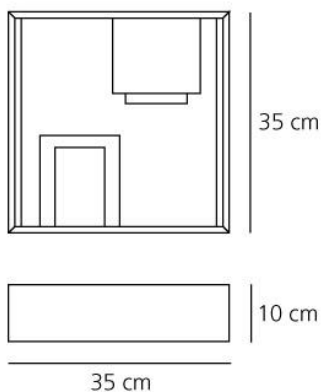

PRODUCT DATA SHEET

Fato

DESIGN BY:

Gio Ponti
1969

MATERIALS:

steel

DESCRIPTION:

A table or wall lamp, with geometrical metal screens creating light and dark, screened and clear, all enclosed in a square frame: it is both a light object and a lamp. A lighting sculpture with a strong styling connotation to the '60s. Structure in white enamelled, folded and welded plate. Ability to mount LED light source E14 (LED light source not included).

FEATURES

Product name:	Fato
Article Code:	0048010A
Colour:	White
Material:	steel
Series:	Design, Modern Classic
Environment:	Indoor
Area contract:	Private Residence

OPTICS

Emission:	Indirect
-----------	----------

DIMENSIONS

Length:	inch 13.8
Width:	inch 13.8
Height:	inch 3.9
Glow Wire Test:	N/D °

DIMENSIONS

LAMPS NOT INCLUDED

<input type="checkbox"/>	Category:	HALO
	Number:	2
	Lbs:	D45
	Watt:	30W
	Socket:	E14
	Luminous Flux (lm):	405lm