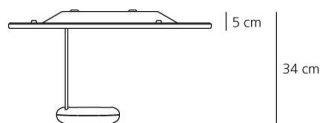

DIMENSIONS