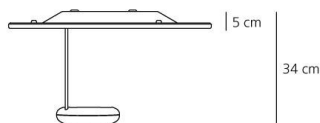

PRODUCT DATA SHEET

Droplet Mini Wall/Ceiling

DESIGN BY:

Ross Lovegrove
2009

MATERIALS:

Aluminium, steel

DESCRIPTION:

Wall/ceiling lamp, extending the range of Droplet series. Materials: die-cast aluminium lighting unit; painted die-cast aluminium reflector.

TECHNICAL DATA SHEET

FEATURES

Product name:	Droplet Mini Wall/Ceiling
Article Code:	1472010A
Colour:	Polished chrome / Aluminium
Material:	Aluminium, steel
Series:	Design, Hydro
Environment:	Indoor
Area contract:	Hospitality Hotel

OPTICS

Emission:	Indirect
-----------	----------

DIMENSIONS

Height:	inch 13.4
Diameter:	inch 23.6
Impact Resistance:	N/D
Glow Wire Test:	960 °

DIMENSIONS

LAMPS NOT INCLUDED

Category:	HALO
Number:	1
Lbs:	Qt-de12
Watt:	160W
Socket:	R7s
Type:	Hdg
Luminous Flux (lm):	3300lm
Colour Rendering:	1a
Colour temperature (K):	2950K
Duration (h):	2000h